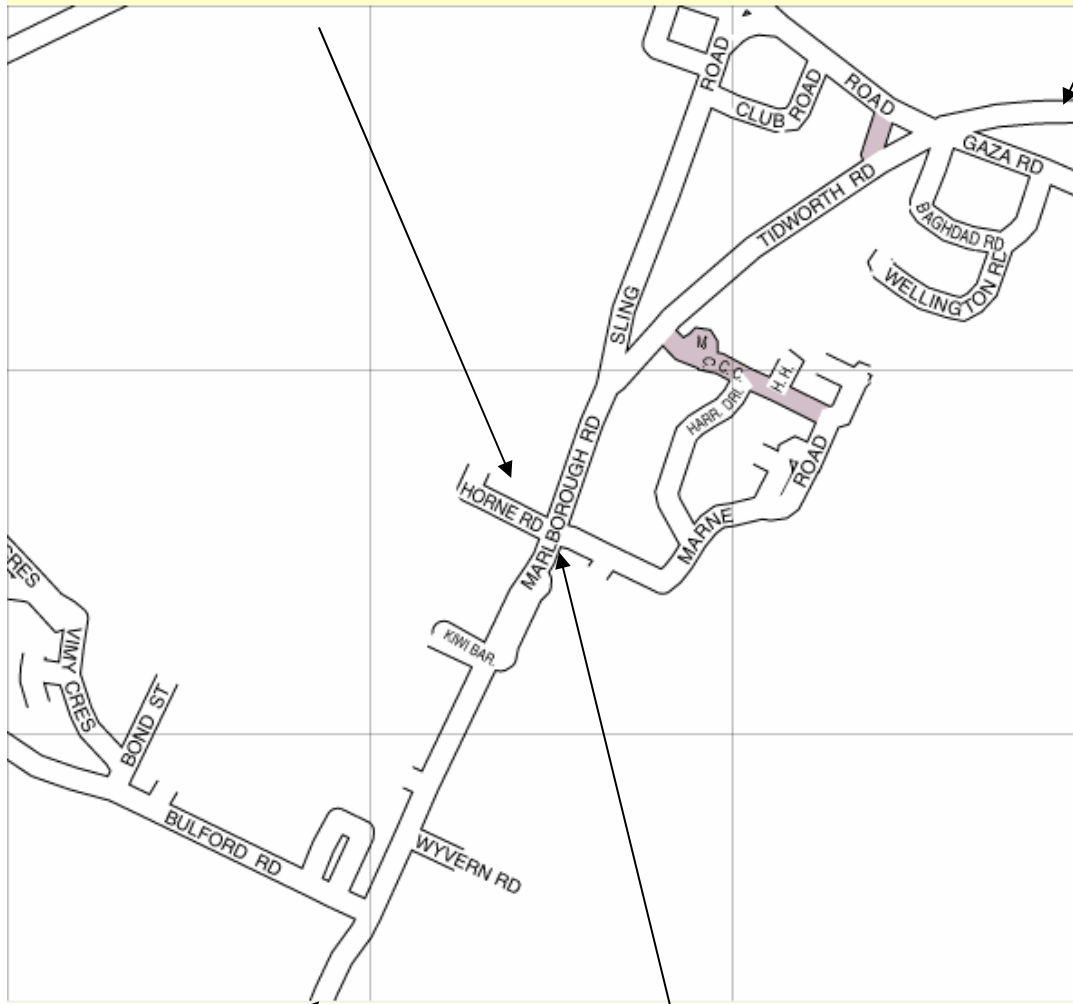

Address and contact details

8 Kandy Road, Bulford Camp, Salisbury, Wiltshire, SP4 9AA

Tel: 01980 672981

E-mail: admin@afftraining.org.uk

AFF Training Centre

Road from Tidworth

Road coming from the A303

Marlborough Road is the main road through Bulford. It is lined with large military signs indicating the barracks and facilities in the camp.

This crossroads has a lot of advertising signs on the railings. Turn down Horne Road, past some recycling skips then immediately right into Kandy Road.

We are the last building on the left (look for the AFF Training Centre signs). There is a large car park opposite the centre, with plenty of free parking.